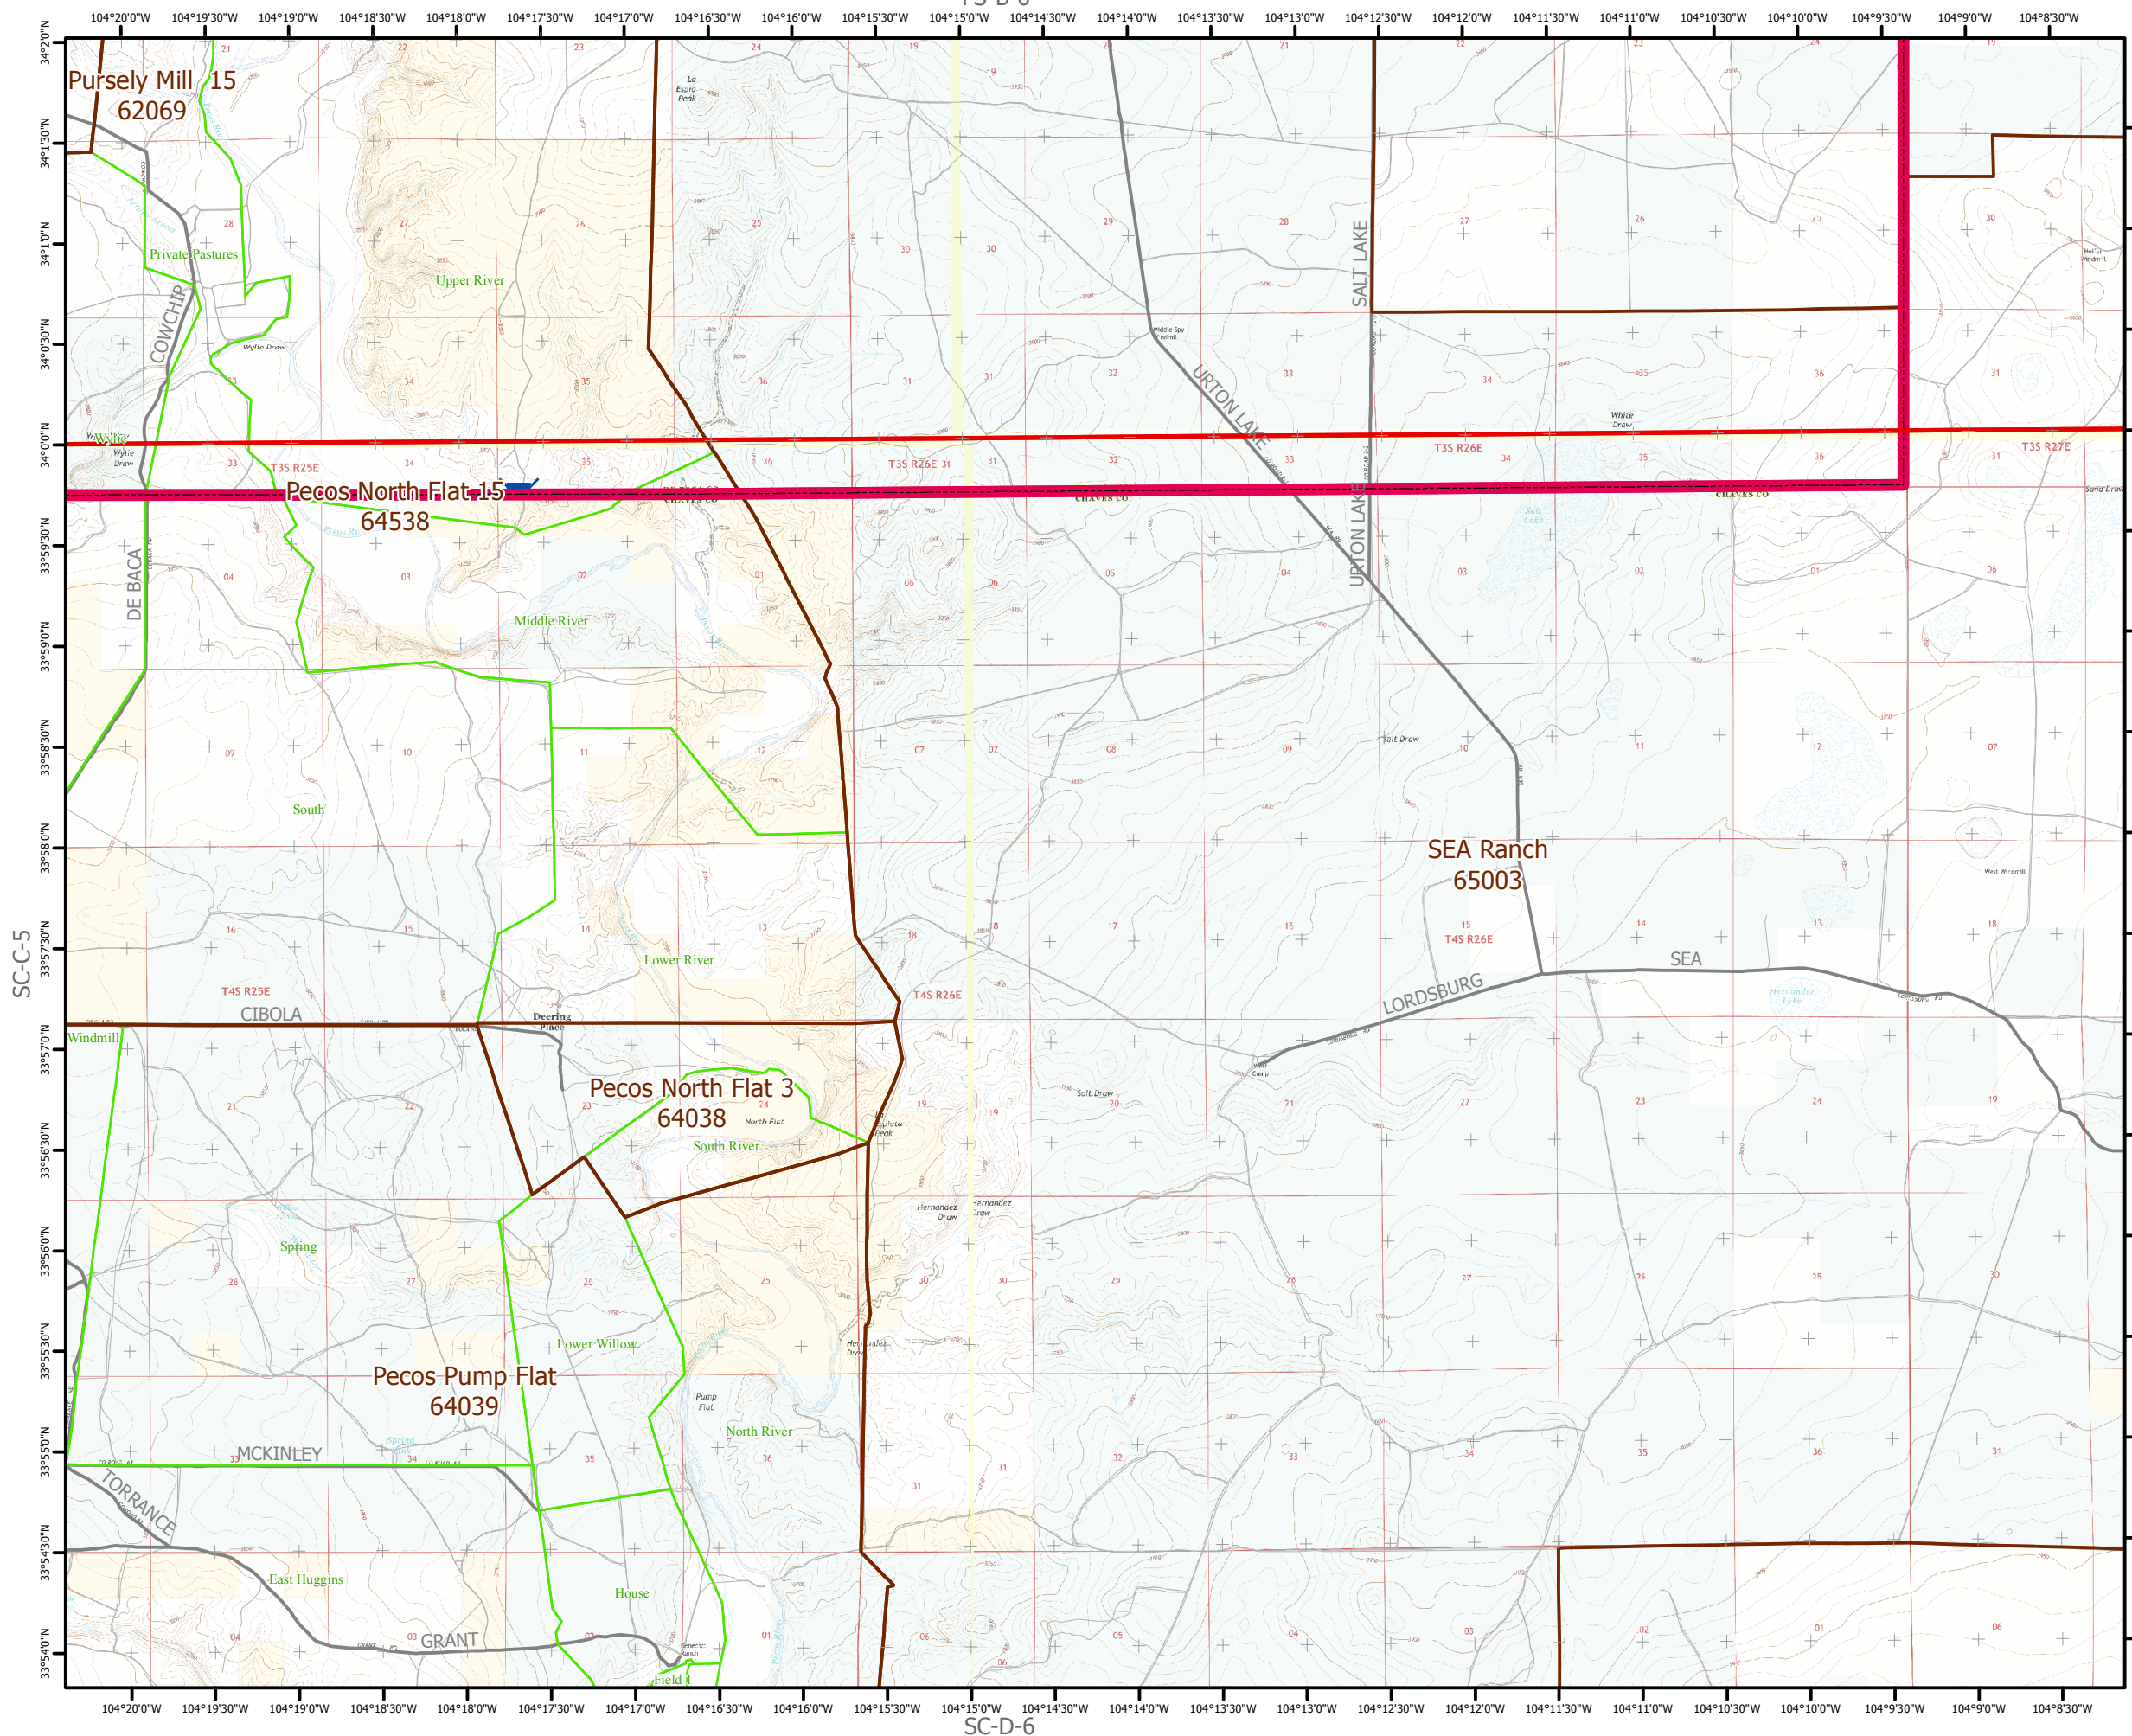

PECOS DISTRICT IAZ ATLAS MAP SHEET SC-C-6

NOTES

-  Trough
-  Grazing Allotments
-  Bureau of Land Management
-  Private
-  State

No Warranty is made by the Bureau of Land Management as to the accuracy, reliability, or completeness of these data for individual use or aggregate use with other data, or for purposes not intended by the BLM. Spatial information may not meet National Map Accuracy Standards. This information is subject to change without notification.